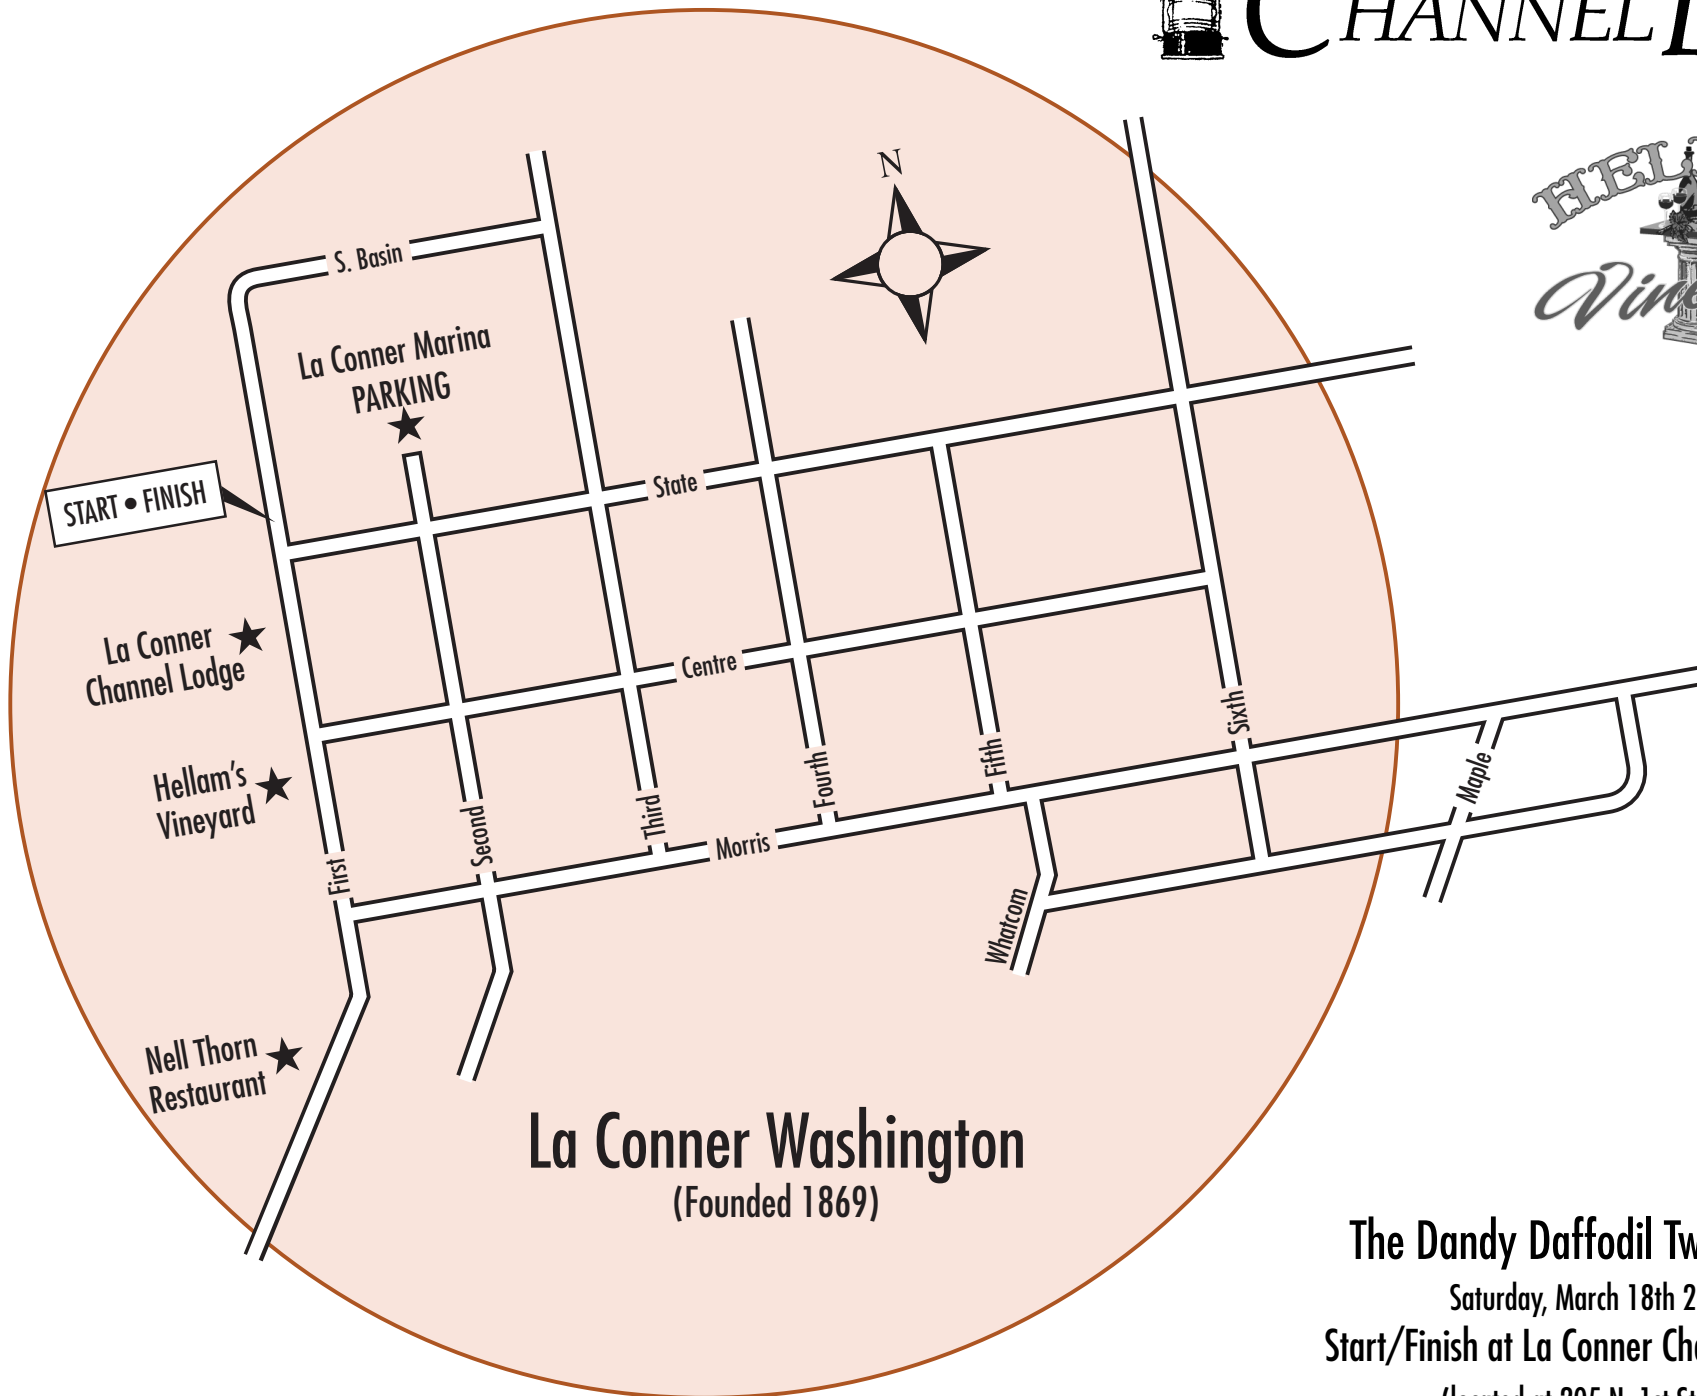

LaConner CHANNEL LODGE

La Conner Washington
(Founded 1869)

The Dandy Daffodil Tweed Ride

Saturday, March 18th 2017

Start/Finish at La Conner Channel Lodge

(located at 205 N. 1st Street)